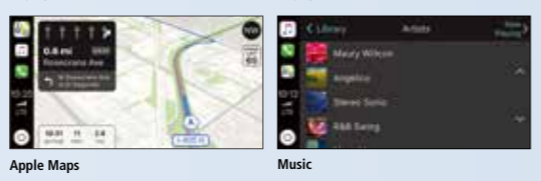

HIGH-RESOLUTION AUDIO

Supports up to 192kHz/24bit resolution in FLAC or WAV formats providing a superior audio experience, additionally 2018 models let you enjoy Direct-Stream Digital (DSD) sound.

CarPlay is the smarter and safer in-vehicle interface to operate your iPhone, and the experience is taken to another level when featured in a KENWOOD multimedia receiver. Simply talk to Siri, or touch the receiver's display and get directions from Apple Maps, make phone calls, listen to voicemail, send and receive texts, and listen to music all in a way that allows you to stay focused on the road.