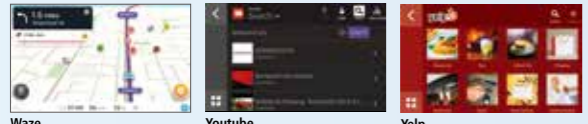

HIGH-RESOLUTION AUDIO

Supports up to 192kHz/24bit resolution in FLAC or WAV formats providing a superior audio experience, additionally 2018 models let you enjoy Direct-Stream Digital (DSD) sound.

CarPlay is the smarter and safer in-vehicle interface to operate your iPhone, and the experience is taken to another level when featured in a KENWOOD multimedia receiver. Simply talk to Siri, or touch the receiver's display and get directions from Apple Maps, make phone calls, listen to voicemail, send and receive texts, and listen to music all in a way that allows you to stay focused on the road.